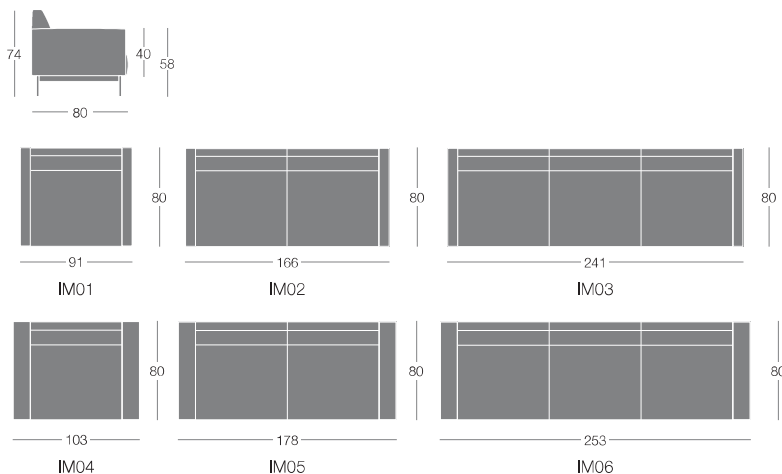

## ARMCHAIRS AND SOFAS – 2/3 SEATS

	Article	Upholstery	pcs / dimensions volume / gross weight product net weight
<b>Armchair</b> with small armrests	IM01	Gazebo Xtreme Plus / Magnum / Rivet / Spinning / Sprint Blazer / Gingko / Step Melange Steelcut 2 / Steelcut Trio3 C.O. faux leather / C.O.M. (solid colour)	
<b>Sofa 2 seats</b> with small armrests	IM02	Gazebo Xtreme Plus / Magnum / Rivet / Spinning / Sprint Blazer / Gingko / Step Melange Steelcut 2 / Steelcut Trio3 C.O. faux leather / C.O.M. (solid colour)	
<b>Sofa 3 seats</b> with small armrests	IM03	Gazebo Xtreme Plus / Magnum / Rivet / Spinning / Sprint Blazer / Gingko / Step Melange Steelcut 2 / Steelcut Trio3 C.O. faux leather / C.O.M. (solid colour)	
<b>Armchair</b> with large armrests	IM04	Gazebo Xtreme Plus / Magnum / Rivet / Spinning / Sprint Blazer / Gingko / Step Melange Steelcut 2 / Steelcut Trio3 C.O. faux leather / C.O.M. (solid colour)	
<b>Sofa 2 seats</b> with large armrests	IM05	Gazebo Xtreme Plus / Magnum / Rivet / Spinning / Sprint Blazer / Gingko / Step Melange Steelcut 2 / Steelcut Trio3 C.O. faux leather / C.O.M. (solid colour)	
<b>Sofa 3 seats</b> with large armrests	IM06	Gazebo Xtreme Plus / Magnum / Rivet / Spinning / Sprint Blazer / Gingko / Step Melange Steelcut 2 / Steelcut Trio3 C.O. faux leather / C.O.M. (solid colour)	

### Dimensions