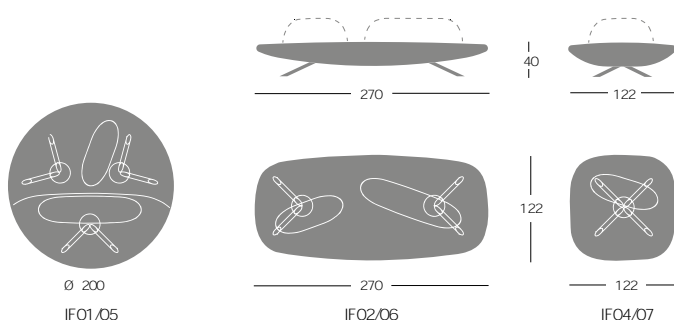

Dimensions

Additional costs

Legs in chromed finish
(per each bench)

Floor anchorage in diagonal pattern
(per each bench)

Customer's own material

For customer's own material/leather, the form at the end of the price list shall apply, to be sent to Segis Spa with the Client's signature.

Art. IF01/IF05 Solid fabric for 1 pc. cm.368 (width 140 cm)
Solid fabric for underside seat covered version is for 1 pc.
cm.738 (width 140 cm)

Art. IF02/IF06 Solid fabric for 1 pc. cm.630 (width 140 cm)
Solid fabric for underside seat covered version for 1 pc.
cm.910 (width 140 cm)

Art. IF04/IF07 Solid fabric for 1 pc. cm.263 (width 140 cm)
Solid fabric for underside seat covered version for 1 pc.
cm.393 (width 140 cm)

Fire retardant certifications

The product upholstered with Xtreme fabric and Gazebo faux-leather meets Class 1IM Standards by the Italian Minister of Interior.