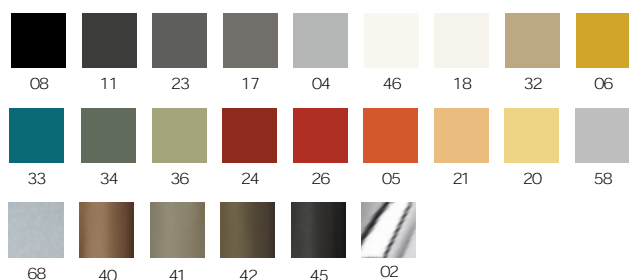

Finishes

Metal legs