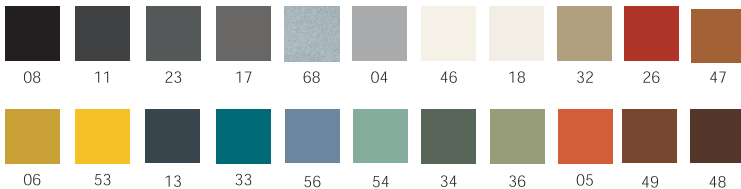

Finishes

Metal Legs