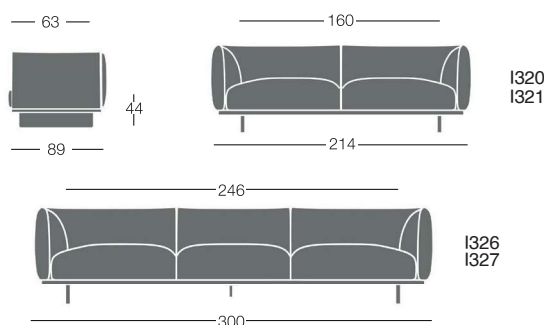

Dimensions

Finishes

Ash wood legs

Customer's own material

For customer's own material/leather, the form at the end of the price list shall apply, to be sent to Segis Spa with the Client's signature.

Art. I320/I321

Solid fabric: for 1 pc 720 cm (H.140 cm)
C.O.L. qty: for 1 pc 4,9 m2

Art. I326/I327

Solid fabric: for 1 pc 1100 cm (H.140 cm)
C.O.L. qty: for 1 pc 4,9 m2