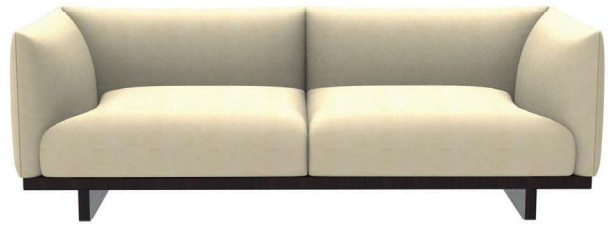

Sofa 2 seats, sofa 3 seats.

Frame: plywood and non-deformable polyurethane foam covered with polyester padding. Fire retardant foam meeting "California Bulletin 117A", EN1021-1/2:2014 and "Italian Class 1 IM" Standards.

Special foam meeting the **5852 British Standards** is available on request.

Base: metal in powder coated finish with perimeter in wood.

Legs: solid ash wood or metal.

Covers: fabric, leather, faux leather or C.O.M. (preferably in

	Article	Upholstery	Wooden legs	Metal Legs	pcs/ dimensions volume / gross weight/ product net weight
Sofa 2 seats Wooden Legs	I320	Gazebo Xtreme Plus / Magnum / Rivet / Main Line Flax Blazer / Gingko / Step Melange / Silvertex / Remix3 Steelcut Trio3 / Atlas / Canvas2 Leather C.O.L. C.O. faux leather / C.O.M. (solid colour)			1 pc / 203X85X60cm 1,02 m3 / 100Kg 93 Kg
Sofa 3 Seats Wooden Legs	I326	Gazebo Xtreme Plus / Magnum / Rivet / Main Line Flax Blazer / Gingko / Step Melange / Silvertex / Remix3 Steelcut Trio3 / Atlas / Canvas2 Leather C.O.L. C.O. faux leather / C.O.M. (solid colour)			1 pc / 300X85X60 cm 1,53 m3 / 148Kg 140 Kg
Sofa 2 seats Metal Legs	I321	Gazebo Xtreme Plus / Magnum / Rivet / Main Line Flax Blazer / Gingko / Step Melange / Silvertex / Remix3 Steelcut Trio3 / Atlas / Canvas2 Leather C.O.L. C.O. faux leather / C.O.M. (solid colour)			1 pc / 203X85X60cm 1,02 m3 / 100Kg 93 Kg
Sofa 3 Seats Metal Legs	I327	Gazebo Xtreme Plus / Magnum / Rivet / Main Line Flax Blazer / Gingko / Step Melange / Silvertex / Remix3 Steelcut Trio3 / Atlas / Canvas2 Leather C.O.L. C.O. faux leather / C.O.M. (solid colour)			1 pc / 300X85X60 cm 1,53 m3 / 148Kg 140 Kg