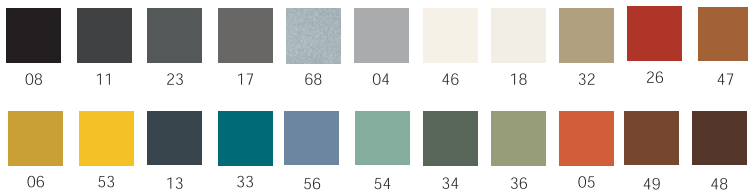

Finishes

Metal Legs