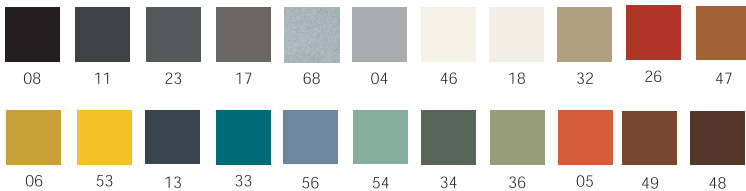

Finishes

Metal Legs

Finishes

Ash wood legs/Table