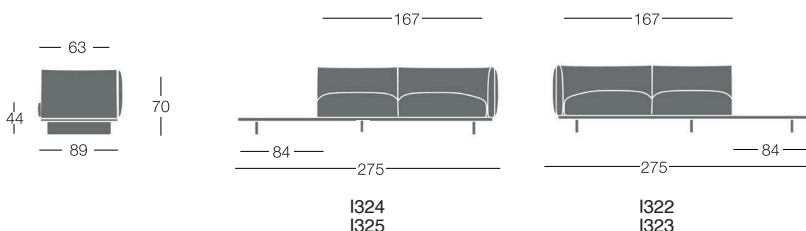

Dimensions

Customer's own material

For customer's own material/leather, the form at the end of the price list shall apply, to be sent to Segis Spa with the Client's signature.

Art. I324/I325

Solid fabric: for 1 pc 720 cm (H.140 cm)

C.O.L. qty: for 1 pc 2,7 m2

Art. I322 /I323

Solid fabric: for 1 pc 720 cm (H.140 cm)

C.O.L. qty: for 1 pc 4,9 m2