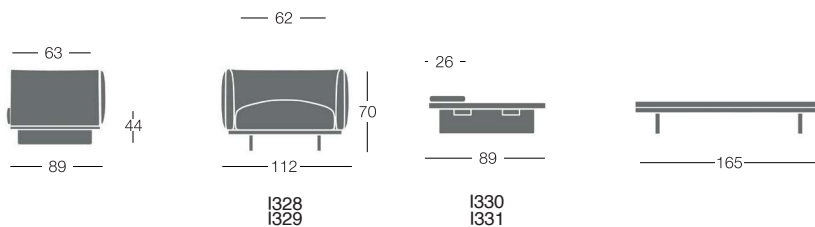

Dimensions

Finishes

Ash wood legs/Table

Customer's own material

For customer's own material/leather, the form at the end of the price list shall apply, to be sent to Segis Spa with the Client's signature.

Art. I328/I329

Solid fabric: for 1 pc 420 cm (H.140 cm)

C.O.L. qty: for 1 pc 6 m2

Art. I330/I331

Solid fabric: for 1 pc 170 cm (H.140 cm)

C.O.L. qty: for 1 pc 2,4 m2