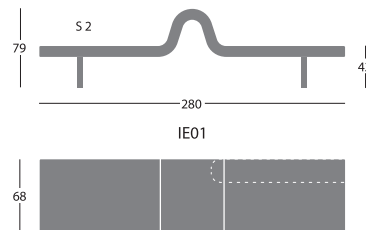

	Article	Upholstery	Brushed stainless steel legs 66	pcs / dimensions volume / gross weight product net weight
Module A	IE01 H 42cm	Fabric - Sunbrella Nattè		1 pc / 285x48x74 cm 1,01 m3 / 74 Kg 65 Kg
Module E	IE39 H 42cm	Fabric - Sunbrella Nattè		1 pc / 259x48x103 cm 1,29 m3 / 71,5 Kg 54 Kg
Module N	IE07 H 42cm	Fabric - Sunbrella Nattè		1 pc / 104x76x72 cm 0,57 m3 / 39,5 Kg
Module O	IE08 H 42cm	Fabric - Sunbrella Nattè		1 pc / 194x94x72 cm 1,29 m3 / 54 Kg

Finishes

Legs stainless steel

66

Additional costs

Upholstery in two colours
of the same material

Floor anchoring system (per each leg)

A Bench with central armrest

E Curved bench 90° R.110 with central arm