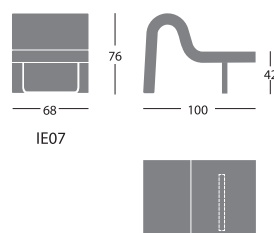

A Bench with central armrest

E Curved bench 90° R.110 with central arm

N Armchair

O Chaise longue