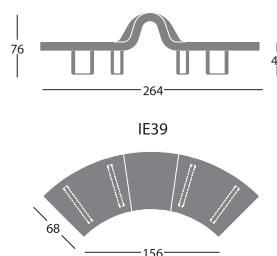

	Article	Upholstery	Brushed stainless steel legs 66	pcs / dimensions volume / gross weight product net weight
Module A	IE01 H 42cm	Fabric - Sunbrella Nattè		1 pc / 285x48x74 cm 1,01 m3 / 74 Kg 65 Kg
Module E	IE39 H 42cm	Fabric - Sunbrella Nattè		1 pc / 259x48x103 cm 1,29 m3 / 71,5 Kg 54 Kg
Module N	IE07 H 42cm	Fabric - Sunbrella Nattè		1 pc / 104x76x72 cm 0,57 m3 / 39,5 Kg
Module O	IE08 H 42cm	Fabric - Sunbrella Nattè		1 pc / 194x94x72 cm 1,29 m3 / 54 Kg

Finishes

Legs stainless steel

66

Additional costs

Upholstery in two colours
of the same material

Floor anchoring system (per each leg)

A Bench with central armrest

E Curved bench 90° R.110 with central arm