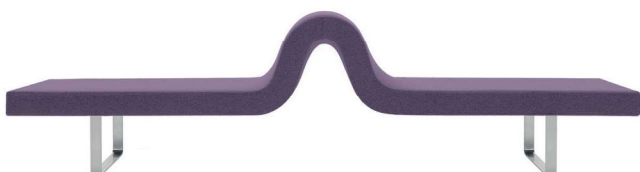

LONGWAY® OUTDOOR

Outdoor collection

Bench, armchair and chaise longue

Powder coated steel frame covered with inner flow-through polyurethane foam upholstered with fabric suitable for outdoor use.

Legs: Brushed stainless steel, seat height 42 cm

	Article	Upholstery	Brushed stainless steel legs 66	pcs / dimensions volume / gross weight product net weight
Module A	IE01 H 42cm	Fabric - Sunbrella Nattè		1 pc / 285x48x74 cm 1,01 m3 / 74 Kg 65 Kg
Module E	IE39 H 42cm	Fabric - Sunbrella Nattè		1 pc / 259x48x103 cm 1,29 m3 / 71,5 Kg 54 Kg
Module N	IE07 H 42cm	Fabric - Sunbrella Nattè		1 pc / 104x76x72 cm 0,57 m3 / 39,5 Kg
Module O	IE08 H 42cm	Fabric - Sunbrella Nattè		1 pc / 194x94x72 cm 1,29 m3 / 54 Kg

Finishes

Legs stainless steel

66

Additional costs

Upholstery in two colours
of the same material

Floor anchoring system (per each leg)

A Bench with central armrest

E Curved bench 90° R.110 with central arm

N Armchair

O Chaise longue