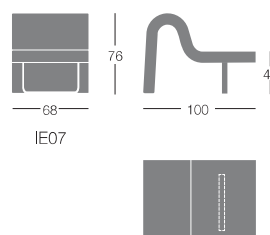

	<i>Article</i>	<i>Upholstery</i>	<i>pcs / dimensions volume / gross weight product net weight</i>
<b>Module A</b>	IE01	Fabric - Sunbrella Nattè	1 pc / 285x48x74 cm 1,01 m <sup>3</sup> / 74 Kg 65 Kg
<b>Module E</b>	IE39	Fabric - Sunbrella Nattè	1 pc / 259x48x103 cm 1,29 m <sup>3</sup> / 71,5 Kg 54 Kg
<b>Module N</b>	IE07	Fabric - Sunbrella Nattè	1 pc / 104x76x72 cm 0,57 m <sup>3</sup> / 39,5 Kg
<b>Module O</b>	IE08	Fabric - Sunbrella Nattè	1 pc / 194x94x72 cm 1,29 m <sup>3</sup> / 54 Kg

**Finishes**

Legs stainless steel

66

**Additional costs**

*Upholstery in two colours  
of the same material*

*Floor anchoring system (per each leg)*

**A** Bench with central armrest

**E** Curved bench 90° R.110 with central arm

**N** Armchair

**O** Chaise longue