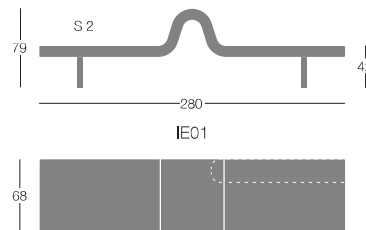

	<i>Article</i>	<i>Upholstery</i>	<i>pcs / dimensions volume / gross weight product net weight</i>
<b>Module A</b>	IE01	Fabric - Sunbrella Nattè	1 pc / 285x48x74 cm 1,01 m <sup>3</sup> / 74 Kg 65 Kg
<b>Module E</b>	IE39	Fabric - Sunbrella Nattè	1 pc / 259x48x103 cm 1,29 m <sup>3</sup> / 71,5 Kg 54 Kg
<b>Module N</b>	IE07	Fabric - Sunbrella Nattè	1 pc / 104x76x72 cm 0,57 m <sup>3</sup> / 39,5 Kg
<b>Module O</b>	IE08	Fabric - Sunbrella Nattè	1 pc / 194x94x72 cm 1,29 m <sup>3</sup> / 54 Kg

**Finishes**

Legs stainless steel

66

**Additional costs**

*Upholstery in two colours  
of the same material*

*Floor anchoring system (per each leg)*

**A** Bench with central armrest

**E** Curved bench 90° R.110 with central arm