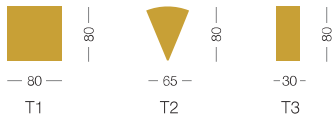

Low tables

Small table 80x80 H. 40 cm	IMT5	Laminated top with MDF core, oak finish
Small table 120x60 H.32 cm	IMT6	Laminated top with MDF core, oak finish

Finishes

Frame

Tabletops

Laminated with ABS edge, 25 mm thick (art. PLD)

Dimensions of low tables

* Note

Right (DX) and Left (SX) end refer to position when seated.

All modules in terminal position must always be combined with upholstered armrests (art. IMBS/IMBL), table (art. IMT4) or tablet-arm (art. IMTDX/IMTSX)

Modules

Seat-back

Only seat

Armrests

Tablet-arm

Joining tables

Terminal table

Tables

Compositions