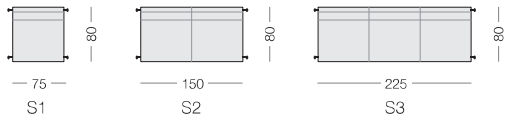

Accessories for modular elements

	Article	Upholstery	pcs / dimensions volume / gross weight product net weight
	Large armrest - upholstered 14x80 cm	IMBL	Gazebo Xtreme Plus / Magnum / Rivet / Spinning / Sprint Blazer / Gingko / Step Melange Steelcut 2 / Steelcut Trio3 C.O. faux leather / C.O.M. (solid colour)
	Small armrest - upholstered 7x80 cm	IMBS	Gazebo Xtreme Plus / Magnum / Rivet / Spinning / Sprint Blazer / Gingko / Step Melange Steelcut 2 / Steelcut Trio3 C.O. faux leather / C.O.M. (solid colour)
	Tablet- arm – right DX	IMTDX	laminated top with MDF core, oak finish
	Tablet- arm – left SX	IMTSX	laminated top with MDF core, oak finish
	Table 80x80 cm - H. 35 cm for angular compositions 90°	IMT1	Laminated top with MDF core, oak finish
	Table for compositions 45° H. 35 cm	IMT2	Laminated top with MDF core, oak finish
	Table 30x80 cm - H. 35 cm for linear compositions	IMT3	Laminated top with MDF core, oak finish
	Terminal table 30x80 cm H. 35 cm	IMT4	Laminated top with MDF core, oak finish

Low tables

Small table 80x80 H. 40 cm	IMT5	Laminated top with MDF core, oak finish
Small table 120x60 H.32 cm	IMT6	Laminated top with MDF core, oak finish

Finishes

Frame

Tabletops

Laminated with ABS edge, 25 mm thick (art. PLD)

Dimensions of low tables

* Note

Right (DX) and Left (SX) end refer to position when seated.

All modules in terminal position must always be combined with upholstered armrests (art. IMBS/IMBL), table (art. IMT4) or tablet-arm (art. IMTDX/IMTSX)

Modules

Seat-back

Only seat

Armrests

Tablet-arm

Joining tables

Terminal table

Tables