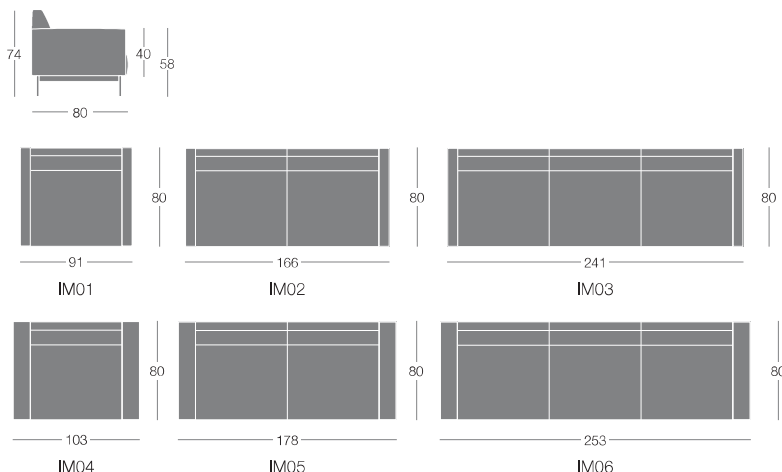

ARMCHAIRS AND SOFAS – 2/3 SEATS

	Article	Upholstery	pcs / dimensions volume / gross weight product net weight
Armchair with small armrests	IM01	Gazebo Xtreme Plus / Magnum / Rivet / Spinning / Sprint Blazer / Gingko / Step Melange Steelcut 2 / Steelcut Trio3 C.O. faux leather / C.O.M. (solid colour)	
Sofa 2 seats with small armrests	IM02	Gazebo Xtreme Plus / Magnum / Rivet / Spinning / Sprint Blazer / Gingko / Step Melange Steelcut 2 / Steelcut Trio3 C.O. faux leather / C.O.M. (solid colour)	
Sofa 3 seats with small armrests	IM03	Gazebo Xtreme Plus / Magnum / Rivet / Spinning / Sprint Blazer / Gingko / Step Melange Steelcut 2 / Steelcut Trio3 C.O. faux leather / C.O.M. (solid colour)	
Armchair with large armrests	IM04	Gazebo Xtreme Plus / Magnum / Rivet / Spinning / Sprint Blazer / Gingko / Step Melange Steelcut 2 / Steelcut Trio3 C.O. faux leather / C.O.M. (solid colour)	
Sofa 2 seats with large armrests	IM05	Gazebo Xtreme Plus / Magnum / Rivet / Spinning / Sprint Blazer / Gingko / Step Melange Steelcut 2 / Steelcut Trio3 C.O. faux leather / C.O.M. (solid colour)	
Sofa 3 seats with large armrests	IM06	Gazebo Xtreme Plus / Magnum / Rivet / Spinning / Sprint Blazer / Gingko / Step Melange Steelcut 2 / Steelcut Trio3 C.O. faux leather / C.O.M. (solid colour)	

Dimensions

Customer's own material

For customer's own material, the form at the end of the price list shall apply, to be sent to Segis Spa with the Client's signature.

Solid fabric for 1 pc - seat only: 150 cm (H.140 cm)
 Solid fabric for 1 pc - back only: 100 cm (H.140 cm)
 Solid fabric for 1 pc of small or large armrest: 100 cm (H.140 cm)

Dimensions

* Note

Right (DX) and Left (SX) end refer to position when seated.

All modules in terminal position must always be combined with upholstered armrests (art. IMBS/IMBL), table (art. IMT4) or tablet-arm (art. IMTDX/IMTSX)