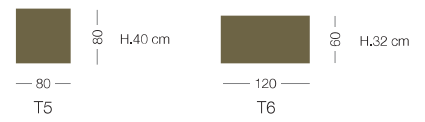

Terminal table

Tables