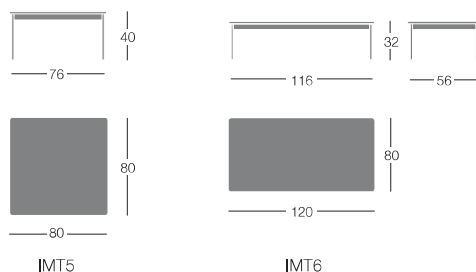

Dimensions

* Note

Right (DX) and Left (SX) end refer to position when seated.

All modules in terminal position must always be combined with upholstered armrests (art. IMBS/IMBL), table (art. IMT4) or tablet-arm (art. IMTDX/IMTSX)

Accessories for modular elements

	Article	Upholstery	pcs / dimensions volume / gross weight product net weight
	Large armrest - upholstered 14x80 cm	IMBL	Gazebo Xtreme Plus / Magnum / Rivet / Spinning / Sprint Blazer / Gingko / Step Melange Steelcut 2 / Steelcut Trio3 C.O. faux leather / C.O.M. (solid colour)
	Small armrest - upholstered 7x80 cm	IMBS	Gazebo Xtreme Plus / Magnum / Rivet / Spinning / Sprint Blazer / Gingko / Step Melange Steelcut 2 / Steelcut Trio3 C.O. faux leather / C.O.M. (solid colour)
	Tablet- arm – right DX	IMTDX	laminated top with MDF core, oak finish
	Tablet- arm – left SX	IMTSX	laminated top with MDF core, oak finish
	Table 80x80 cm - H. 35 cm for angular compositions 90°	IMT1	Laminated top with MDF core, oak finish
	Table for compositions 45° H. 35 cm	IMT2	Laminated top with MDF core, oak finish
	Table 30x80 cm - H. 35 cm for linear compositions	IMT3	Laminated top with MDF core, oak finish
	Terminal table 30x80 cm H. 35 cm	IMT4	Laminated top with MDF core, oak finish

Low tables

Small table 80x80 H. 40 cm	IMT5	Laminated top with MDF core, oak finish
Small table 120x60 H.32 cm	IMT6	Laminated top with MDF core, oak finish

Finishes

Frame

Tabletops

Laminated with ABS edge, 25 mm thick (art. PLD)

Dimensions of low tables

* Note

Right (DX) and Left (SX) end refer to position when seated.

All modules in terminal position must always be combined with upholstered armrests (art. IMBS/IMBL), table (art. IMT4) or tablet-arm (art. IMTDX/IMTSX)