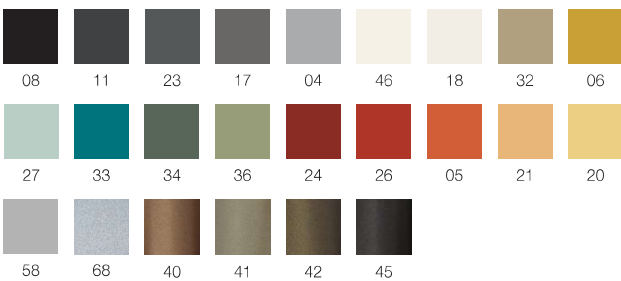

Accessories for modular elements

	Article	Upholstery	pcs / dimensions volume / gross weight product net weight
	Large armrest - upholstered 14x80 cm	IMBL	Gazebo Xtreme Plus / Magnum / Rivet / Spinning / Sprint Blazer / Gingko / Step Melange Steelcut 2 / Steelcut Trio3 C.O. faux leather / C.O.M. (solid colour)
	Small armrest - upholstered 7x80 cm	IMBS	Gazebo Xtreme Plus / Magnum / Rivet / Spinning / Sprint Blazer / Gingko / Step Melange Steelcut 2 / Steelcut Trio3 C.O. faux leather / C.O.M. (solid colour)
	Tablet- arm – right DX	IMTDX	laminated top with MDF core, oak finish
	Tablet- arm – left SX	IMTSX	laminated top with MDF core, oak finish
	Table 80x80 cm - H. 35 cm for angular compositions 90°	IMT1	Laminated top with MDF core, oak finish
	Table for compositions 45° H. 35 cm	IMT2	Laminated top with MDF core, oak finish
	Table 30x80 cm - H. 35 cm for linear compositions	IMT3	Laminated top with MDF core, oak finish
	Terminal table 30x80 cm H. 35 cm	IMT4	Laminated top with MDF core, oak finish

Low tables

Small table 80x80 H. 40 cm	IMT5	Laminated top with MDF core, oak finish
Small table 120x60 H.32 cm	IMT6	Laminated top with MDF core, oak finish

Finishes

Frame

Tabletops

Laminated with ABS edge, 25 mm thick (art. PLD)