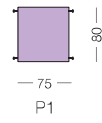

Modules

Seat-back

Only seat

Armrests

Tablet-arm

Joining tables

Terminal table

Tables

Compositions