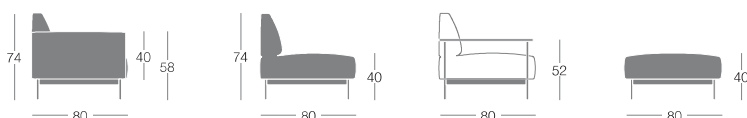

ARMCHAIRS AND SOFAS – 2/3 SEATS

	Article	Upholstery	pcs / dimensions volume / gross weight product net weight
Armchair with small armrests	IM01	Gazebo Xtreme Plus / Magnum / Rivet / Spinning / Sprint Blazer / Gingko / Step Melange Steelcut 2 / Steelcut Trio3 C.O. faux leather / C.O.M. (solid colour)	
Sofa 2 seats with small armrests	IM02	Gazebo Xtreme Plus / Magnum / Rivet / Spinning / Sprint Blazer / Gingko / Step Melange Steelcut 2 / Steelcut Trio3 C.O. faux leather / C.O.M. (solid colour)	
Sofa 3 seats with small armrests	IM03	Gazebo Xtreme Plus / Magnum / Rivet / Spinning / Sprint Blazer / Gingko / Step Melange Steelcut 2 / Steelcut Trio3 C.O. faux leather / C.O.M. (solid colour)	
Armchair with large armrests	IM04	Gazebo Xtreme Plus / Magnum / Rivet / Spinning / Sprint Blazer / Gingko / Step Melange Steelcut 2 / Steelcut Trio3 C.O. faux leather / C.O.M. (solid colour)	
Sofa 2 seats with large armrests	IM05	Gazebo Xtreme Plus / Magnum / Rivet / Spinning / Sprint Blazer / Gingko / Step Melange Steelcut 2 / Steelcut Trio3 C.O. faux leather / C.O.M. (solid colour)	
Sofa 3 seats with large armrests	IM06	Gazebo Xtreme Plus / Magnum / Rivet / Spinning / Sprint Blazer / Gingko / Step Melange Steelcut 2 / Steelcut Trio3 C.O. faux leather / C.O.M. (solid colour)	

Dimensions

Customer's own material

For customer's own material, the form at the end of the price list shall apply, to be sent to Segis Spa with the Client's signature.

Solid fabric for 1 pc - seat only: 150 cm (H.140 cm)
 Solid fabric for 1 pc - back only: 100 cm (H.140 cm)
 Solid fabric for 1 pc of small or large armrest: 100 cm (H.140 cm)

Dimensions

* Note

Right (DX) and Left (SX) end refer to position when seated.

All modules in terminal position must always be combined with upholstered armrests (art. IMBS/IMBL), table (art. IMT4) or tablet-arm (art. IMTDX/IMTSX)