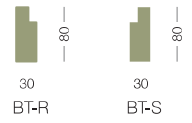

Dimensions of low tables

* Note

Right (DX) and Left (SX) end refer to position when seated.

All modules in terminal position must always be combined with upholstered armrests (art. IMBS/IMBL), table (art. IMT4) or tablet-arm (art. IMTDX/IMTSX)

Modules

Seat-back

Only seat

Armrests

Tablet-arm

Joining tables

Terminal table

Tables

Compositions