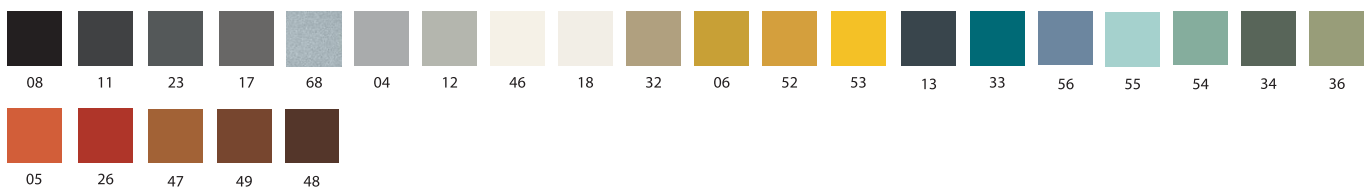

AGORÀ DOUBLE

Cisotti & Laube / 2019

segis

Table with two tops.
 Frame and tops in metal with powder
 coated finish.
 Glides: black polyamide

| | Article | Powder coated frame | pcs / dimensions volume / gross weight product net weight |
|-------------|---------|---------------------|---|
| Table Agorà | T0204 | | 1 pc / 52x12x60 cm 0,04 m ³ / 14,5 Kg 13,25 Kg |

Finishes

Metal frame

Dimensions