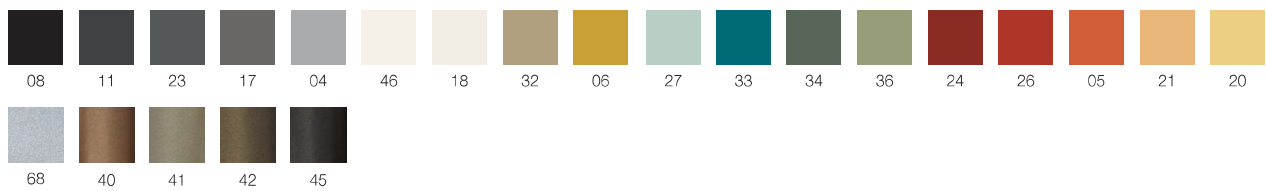

AGORÀ DOUBLE

Cisotti & Laube / 2019

Table with two tops.

Frame and tops in metal with powder coated finish.

Glides: black polyamide

	Article	pcs / dimensions volume / gross weight product net weight
Table Agorà	T0204	1 pc / 52x12x60 cm 0,04 m³ / 14,5 Kg 13,25 Kg

Finishes

Metal frame