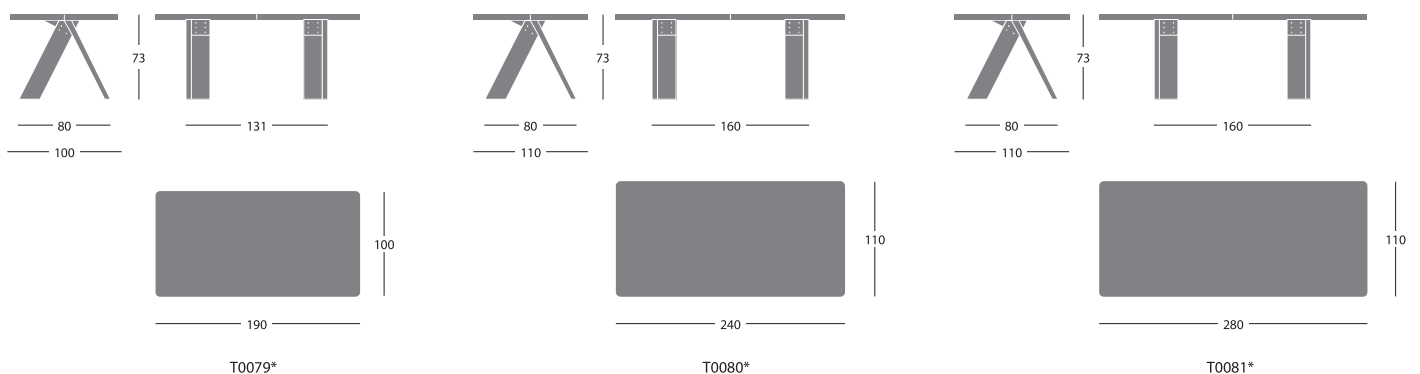

ARTFUL

Massimiliano Mornati / 2018

Table suitable for corporate meeting spaces and residential living areas.
 Legs in solid oak, top in MDF oak veneer, thickness 4 cm

	Article	pcs / dimensions volume / gross weight product net weight
Table 190 x 100 cm.	T0079 *	1 pz / 206x7x114cm 1 pz / 88x39,5x81 cm 1 pz / 88x39,5x81 cm 0,72 m3 / 109 kg / 90 kg
Table 240 x 110 cm.	T0080 *	1 pz / 256x7x124 cm 1 pz / 88x39,5x81 cm 1 pz / 88x39,5x81 cm 0,78 m3 / 129 kg / 110 kg
Table 280 x 110 cm.	T0081 *	1 pz / 296x7x124 cm 1 pz / 88x39,5x81 cm 1 pz / 88x39,5x81 cm 0,82 m3 / 156 kg / 136 kg

Finishes

Wood - FSC™ certified

RO/02 RO/05

The mark of responsible forestry
 FSC® C155379

Dimensions

All prices are net V.A.T.