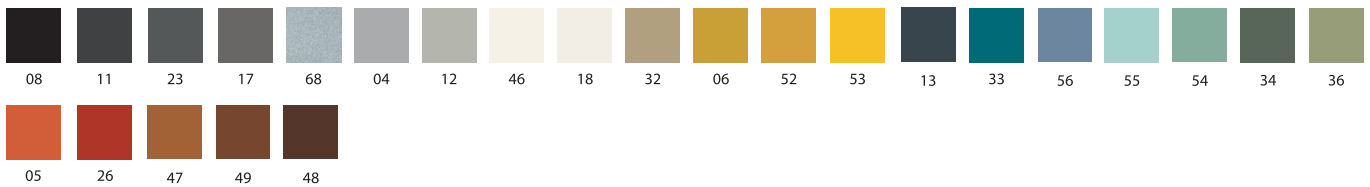

Finishes

Metal finishes