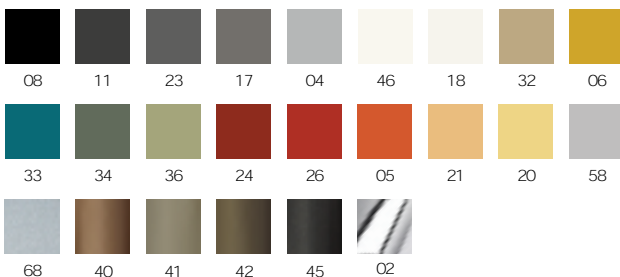

Special foam meeting the **5852 British Standards** is available on request.

Covers: fabric, faux leather, leather and COM. (preferably in solid colours)

Sled base
Frame: steel rod Ø 12 mm in powder coated or chromed finish
Glides: thermoplastic material.

Swivel
Frame: 4 star blade swivel base in steel with powder coated or chromed finish
Glides: thermoplastic material

Wooden base
Frame: solid beechwood
Glides: felt or metal

Article	Upholstery	Powder coated frame	Chromed frame	Wooden legs	pcs / dimensions volume / gross weight product net weight
Armchair sled base	S0901 Gazebo Xtreme Plus / Magnum / Rivet / Main Line Flax Blazer / Gingko / Step Melange / Silvertex / Remix3 Steelcut Trio3 / Atlas / Canvas2 Leather C.O.L. C.O. faux leather / C.O.M. (solid colour)				1 pc / 58,5x58,5x83 cm 0,32 m³ / 15,5 Kg 12,8 Kg
Armchair 4 star swivel blade base	S0903 Gazebo Xtreme Plus / Magnum / Rivet / Main Line Flax Blazer / Gingko / Step Melange / Silvertex / Remix3 Steelcut Trio3 / Atlas / Canvas2 Leather C.O.L. C.O. faux leather / C.O.M. (solid colour)				1 pc / 58,5x58,5x83 cm 0,32 m³ / 17 Kg 14 Kg
Armchair Wooden base	SM900 * Gazebo Xtreme Plus / Magnum / Rivet / Main Line Flax Blazer / Gingko / Step Melange / Silvertex / Remix3 Steelcut Trio3 / Atlas / Canvas2 Leather C.O.L. C.O. faux leather / C.O.M. (solid colour)				1 pc / 58,5x58,5x83 cm 0,32 m³ / 11,6 Kg 9,25 Kg

Finishes

Metal frame (art. S0901-S0903)