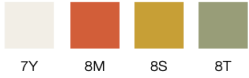

PACIFIC

George J. Sowden
 ADI Design Index Award
 Italy - Designated as an Environmentally Friendly Product by Casa Toscana Green Home 2004
 Triennale di Milano Coffee Design Colleciton

Frame: air moulded recyclable polypropylene reinforced with fiberglass; special satin superficial finish: eggshell 7Y, brick 8M, mustard 8S, sage green 8T
 Feet: high strength recyclable thermoplastic
 Outdoor: version with drainage hole in seat
 Outdoor use: Harsh environmental conditions, direct sunlight, and air pollution may cause slight color variations and some surface oxidation that do not affect the strength of the materials.

CHAIR
 17w, 21d, 32.5h, 17.5sh
S0500
 Polypropylene
S0500-E Outdoor

10

PACIFIC INFO FR fire retardant version, call for pricing and minimums
 Note: FR compounds may cause a slight variance in color.

Polypropylene