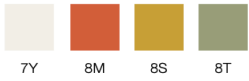

Polypropylene

Fire-retardant Polypropylene