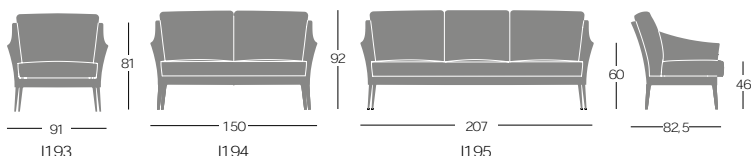

Additional costs

*Upholstery in two different materials
or two colours of the same material*

Customer's own material

For customer's own material/leather, the form at the end of the price list shall apply, to be sent to Segis Spa with the Client's signature.

Art. I193 Solid fabric for 1 pc 420 cm (H.140 cm)

Upholstery in two colours: for 1 pc shell 210 cm (H.140 cm), seat and back cushions 260 cm.

C.O.L. qty solid fabric for 1 pc 6,20 m²

Art. I194 Solid fabric for 1 pc 630 cm (H.140 cm)

Upholstery in two colours: for 1 pc (shell) 315 cm (H.140 cm), seat and back cushions 420 cm.

C.O.L. qty solid fabric for 1 pc 9,20 m²

Art. I195 Solid fabric for 1 pc 840 cm (H.140 cm)

Upholstery in two colours: for 1 pc shell 420 cm (H.140 cm), seat and back cushions 525 cm.

C.O.L. qty solid fabric for 1 pc 12,30 m²

Fire retardant certifications

Art. I194 / I195 The products upholstered with Xtreme fabric meet Class 1IM Standards by the Italian Minister of Interior.