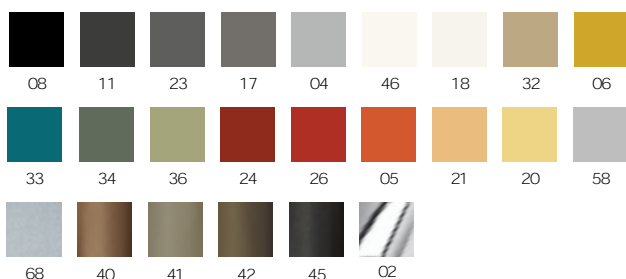

Finishes

Metal legs

Dimensions