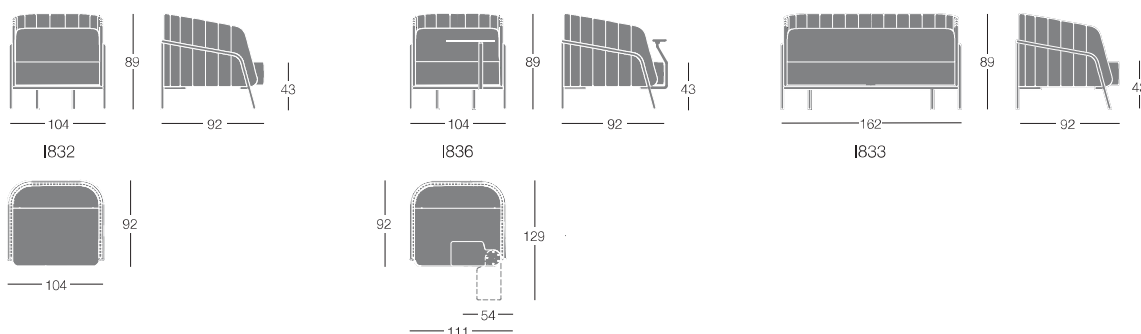

Covers: fabric, leather, faux leather or C.O.M (preferably in solid colours).

Article	Upholstery seat	pcs / dimensions volume / gross weight product net weight
Armchair low back	I832	
with back in Jump	Gazebo Xtreme Plus / Magnum / Rivet / Spinning / Sprint Blazer / Gingko / Step Melange Steelcut 2 / Steelcut Trio3 C.O. faux leather / C.O.M. (solid colour)	1 pc / 98x110x93 cm 1 m ³ / 31 kg. 25,5 kg.
with Seat/Back in the same material	Gazebo Xtreme Plus / Magnum / Rivet / Spinning / Sprint Blazer / Gingko / Step Melange Steelcut 2 / Steelcut Trio3 C.O. faux leather / C.O.M. (solid colour)	
Armchair low back with writing tablet	I836	
with back in Jump	Gazebo Xtreme Plus / Magnum / Rivet / Spinning / Sprint Blazer / Gingko / Step Melange Steelcut 2 / Steelcut Trio3 C.O. faux leather / C.O.M. (solid colour)	1 pc / 95x107x93 cm 0,94 m ³ / 36 kg. 29 kg.
with Seat/Back in the same material	Gazebo Xtreme Plus / Magnum / Rivet / Spinning / Sprint Blazer / Gingko / Step Melange Steelcut 2 / Steelcut Trio3 C.O. faux leather / C.O.M. (solid colour)	
Sofa - 2 seats low back	I833	
with back in Jump	Gazebo Xtreme Plus / Magnum / Rivet / Spinning / Sprint Blazer / Gingko / Step Melange Steelcut 2 / Steelcut Trio3 C.O. faux leather / C.O.M. (solid colour)	1 pc / 95x165x93 cm 1,45 m ³ / 60 kg. 51 kg
with Seat/Back in the same material	Gazebo Xtreme Plus / Magnum / Rivet / Spinning / Sprint Blazer / Gingko / Step Melange Steelcut 2 / Steelcut Trio3 C.O. faux leather / C.O.M. (solid colour)	

Dimensions

Armchair and two seat sofa with high back

Frame: tubular steel and plywood; exposed steel frame available in powder coated or chromed finish.

Seat- cushion and inner back cushion: polyurethane foam with polyester padding.

*I830/ I835 Solid fabric - only for seat:
for 1 pc 370 cm (H.140 cm)*

*Art. I831 Solid fabric - only for seat:
for 1 pc 460 cm (H.140 cm)*

*Art. I830 / I835 Solid fabric - seat and shell:
920 cm (H.140 cm)*