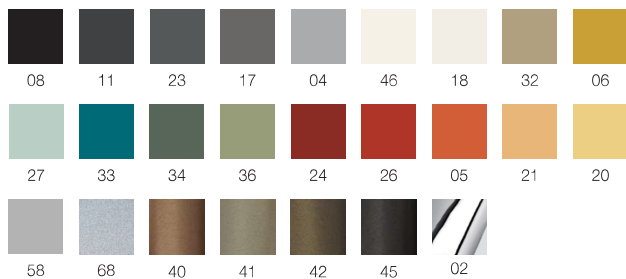

Dimensions

Writing tablet
on left side

Finishes

Frame

Accessories

*Small cushion 60x30 cm (1 pc) Art. INC1
Gazebo
Xtreme Plus/Sprint/Magnum/Spinning
Blazer/Ginkgo/Step Melange
Steelcut 2/SteelcutTrio3
Customer's own material*