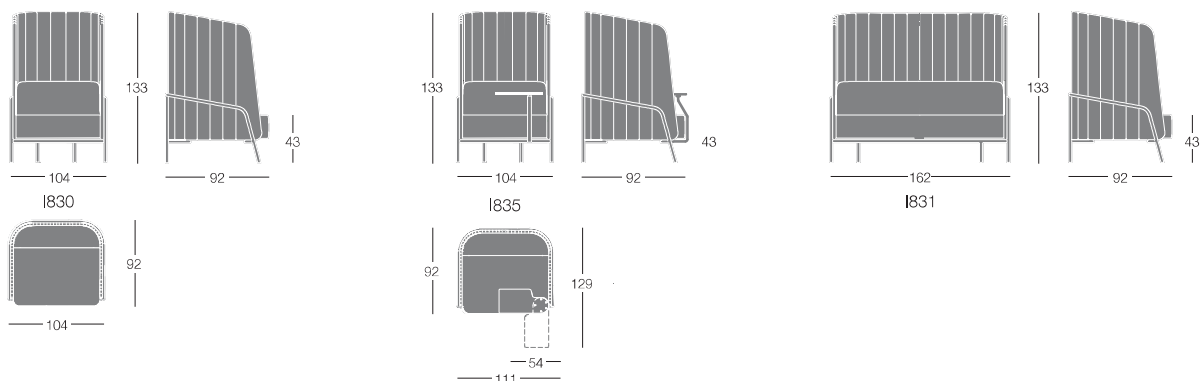

1 pc / 95x107x137 cm
1,39 m3 / 42 kg.
35 kg.

with Seat/Back
in the same material

Gazebo
Xtreme Plus / Magnum / Rivet / Spinning / Sprint
Blazer / Gingko / Step Melange
Steelcut 2 / Steelcut Trio3
C.O. faux leather / C.O.M. (solid colour)

Sofa - 2 seats high back 1831

with Back in Jump

Gazebo
Xtreme Plus / Magnum / Rivet / Spinning / Sprint
Blazer / Gingko / Step Melange
Steelcut 2 / Steelcut Trio3
C.O. faux leather / C.O.M. (solid colour)

1 pc / 98x168x137 cm
2,26 m3 / 79 kg
71 kg

with Seat/Back
in the same material

Gazebo
Xtreme Plus / Magnum / Rivet / Spinning / Sprint
Blazer / Gingko / Step Melange
Steelcut 2 / Steelcut Trio3
C.O. faux leather / C.O.M. (solid colour)

Dimensions

Writing tablet
on left side

Finishes

Frame

Accessories

*Small cushion 60x30 cm (1 pc) Art. INC1
Gazebo
Xtreme Plus/Sprint/Magnum/Spinning
Blazer/Ginkgo/Step Melange
Steelcut 2/SteelcutTrio3
Customer's own material*