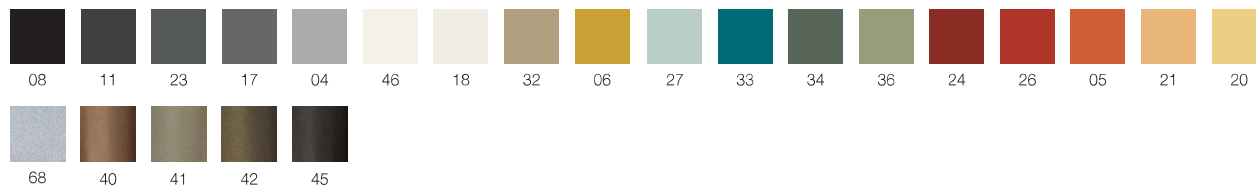

EASY BOY

Bartoli Design / 2012

Multifunctional table usable for both residential and contract applications, available in 3 heights: 40/53/62 cm. Its dimensions are particularly studied as a complement to modular upholstered seating systems and as a writing surface or as a support for a laptop computer or tablet.

Frame and top: metal in powder coated finish

Felt under the base for floor protection

		Article	pcs / dimensions volume / gross weight product net weight
Table	H. 40 cm	T0042	1 pc / 46,5x43,5x43 cm 0,09 m³ / 11,5 Kg 10 Kg
Table	H. 53 cm	T0041	1 pc / 46,5x43,5x56,5 cm 0,11 m³ / 12 Kg 10,4 Kg
Table	H. 62 cm	T0040	1 pc / 46,5x43,5x65,5 cm 0,13 m³ / 12,2 Kg 10,65 Kg

Finishes

Frame / top