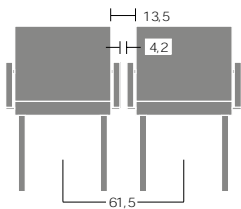

	Article	Finish	Anodized or powder coated aluminium frame	pcs / dimensions volume / gross weight product net weight
<b>Chair with armrests and non stacking writing tablet</b>	S0741	Gazebo Xtreme Plus / Magnum / Rivet / Main Line Flax Blazer / Gingko / Step Melange / Silvertex / Remix3 Steelcut Trio3 / Atlas / Canvas2 Leather C.O.L. C.O. faux leather / C.O.M. (solid colour)		2 pcs / 59x68x93,5 cm 0,38 m <sup>3</sup> / 21 Kg 8,9 Kg  <b>Writing tablet x 10</b> 29x39x36 cm 0,04 m <sup>3</sup> / 11,5 Kg
<b>Chair with armrests and stacking writing tablet</b>	S0742	Gazebo Xtreme Plus / Magnum / Rivet / Main Line Flax Blazer / Gingko / Step Melange / Silvertex / Remix3 Steelcut Trio3 / Atlas / Canvas2 Leather C.O.L. C.O. faux leather / C.O.M. (solid colour)		2 pcs / 59x68x93,5 cm 0,38 m <sup>3</sup> / 21 Kg 8,9 Kg  <b>Writing tablet x 10</b> 29x39x36 cm 0,04 m <sup>3</sup> / 11,5 Kg

### Overall dimensions in cm

S0741 with tablet MTAV742P (non stacking)

S0742 with tablet MTAV743F (stacking)

Writing tablet

MGANPL741  
Ganging device in grey plastic for chair with and without arms (Art. S0740) and chair with arms and non-stacking writing tablet (Art. S0741).

### Dimensions