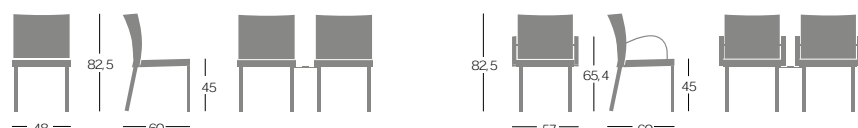

Customer's own material

For customer's own material/leather, the form at the end of the price list shall apply, to be sent to Segis Spa with the Client's signature.

Solid fabric:
for 1 pc. 126 cm (H. 140 cm); for 2 pcs. 210 cm
C.O.L. qty.: for 1 pc. 2,27 m²

Fire retardant certifications

Art. S0740-S0741 The product meets Class 1 IM Standards by the Italian Minister of Interior with Xtreme and faux leather Gazebo.

Resistance tests

Mod. Gallery S0740/S0740B

UNI-EN 1022/98 - stability test
EN 1728/00 - front legs static load test
EN 1728/00 - side legs static load test
EN 1728/00 - seat impact test
EN 1728/00 - back impact test
UNI 9038/87 - drop test
EN 1728/00 - seat and back static load test
EN 1728/00 - seat and back fatigue test
ANSI-BIFMA 5.1-1993/12 front legs static load test
ANSI-BIFMA 5.1-1993/12 side legs static load test
ANSI-BIFMA 5.1-1993/12 - stability test (25/11/02)
ANSI-BIFMA 5.1-1993/12 - back resistance test
ANSI-BIFMA 5.1-1993/09 - seat impact test

Mod. Gallery S0740B

EN 1728/00 - armrests vertical static load test
EN 1728/00 - armrests horizontal static load test
EN 1728/00 - armrest fatigue test
ANSI-BIFMA 5.1-1993/12 - vertical arm strength test
ANSI-BIFMA 5.1-1993/09 - horizontal arm strength

The seat and back padding foam meets the following standards:
UNI 6356-2/88 dynamic fatigue with constant deformation
UNI 6353/85 sinking resistance index
EN ISO 1856/00 remaining deformation after permanent compression
EN ISO 3386-1/97 effort- deformation on compression specifications
EN ISO 3385/95 fatigue on constant load