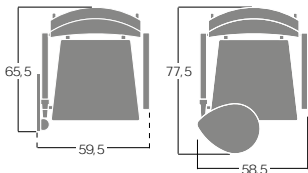

Overall dimensions in cm

S0741 with tablet MTAV742P (non stacking)