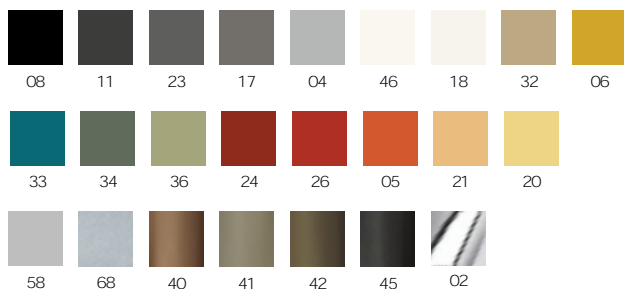

Finishes

Powder coated aluminium frame

Anodized aluminium frame

Dimensions