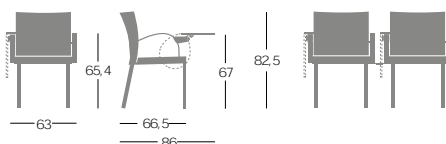

	Article	Finish	Anodized or powder coated aluminium frame	pcs / dimensions volume / gross weight product net weight
<b>Chair with armrests and non stacking writing tablet</b>	S0741	Gazebo Xtreme Plus / Magnum / Rivet / Main Line Flax Blazer / Gingko / Step Melange / Silvertex / Remix3 Steelcut Trio3 / Atlas / Canvas2 Leather C.O.L. C.O. faux leather / C.O.M. (solid colour)		2 pcs / 59x68x93,5 cm 0,38 m <sup>3</sup> / 21 Kg 8,9 Kg  <b>Writing tablet x 10</b> 29x39x36 cm 0,04 m <sup>3</sup> / 11,5 Kg
<b>Chair with armrests and stacking writing tablet</b>	S0742	Gazebo Xtreme Plus / Magnum / Rivet / Main Line Flax Blazer / Gingko / Step Melange / Silvertex / Remix3 Steelcut Trio3 / Atlas / Canvas2 Leather C.O.L. C.O. faux leather / C.O.M. (solid colour)		2 pcs / 59x68x93,5 cm 0,38 m <sup>3</sup> / 21 Kg 8,9 Kg  <b>Writing tablet x 10</b> 29x39x36 cm 0,04 m <sup>3</sup> / 11,5 Kg

### Overall dimensions in cm

S0741 with tablet MTAV742P (non stacking)

S0742 with tablet MTAV743F (stacking)

Writing tablet

MGANPL741  
Ganging device in grey plastic for chair with and without arms (Art. S0740) and chair with arms and non-stacking writing tablet (Art. S0741).

### Dimensions