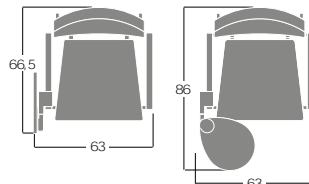

	Article	Finish	Anodized or powder coated aluminium frame	pcs / dimensions volume / gross weight product net weight
<b>Chair with armrests and non stacking writing tablet</b>	S0741	Gazebo Xtreme Plus / Magnum / Rivet / Main Line Flax Blazer / Gingko / Step Melange / Silvertex / Remix3 Steelcut Trio3 / Atlas / Canvas2 Leather C.O.L. C.O. faux leather / C.O.M. (solid colour)		2 pcs / 59x68x93,5 cm 0,38 m <sup>3</sup> / 21 Kg 8,9 Kg  <b>Writing tablet x 10</b> 29x39x36 cm 0,04 m <sup>3</sup> / 11,5 Kg
<b>Chair with armrests and stacking writing tablet</b>	S0742	Gazebo Xtreme Plus / Magnum / Rivet / Main Line Flax Blazer / Gingko / Step Melange / Silvertex / Remix3 Steelcut Trio3 / Atlas / Canvas2 Leather C.O.L. C.O. faux leather / C.O.M. (solid colour)		2 pcs / 59x68x93,5 cm 0,38 m <sup>3</sup> / 21 Kg 8,9 Kg  <b>Writing tablet x 10</b> 29x39x36 cm 0,04 m <sup>3</sup> / 11,5 Kg

### Overall dimensions in cm

S0741 with tablet MTAV742P (non stacking)

S0742 with tablet MTAV743F (stacking)

Writing tablet

MGANPL741  
Ganging device in grey plastic for chair with and without arms (Art. S0740) and chair with arms and non-stacking writing tablet (Art. S0741).

### Dimensions